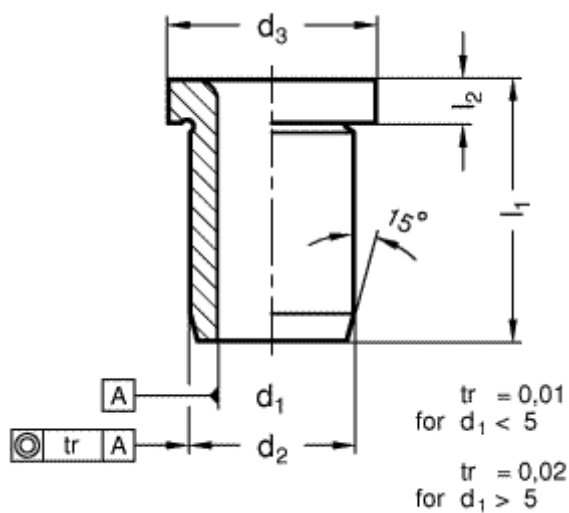

Article number: 201134053

Description: E+G Guide bush DIN 172-B9,5-12-A
with collar

Measures

d1 = 10

d2 = 15

d3 = 18

l1 = 12

l2 = 3